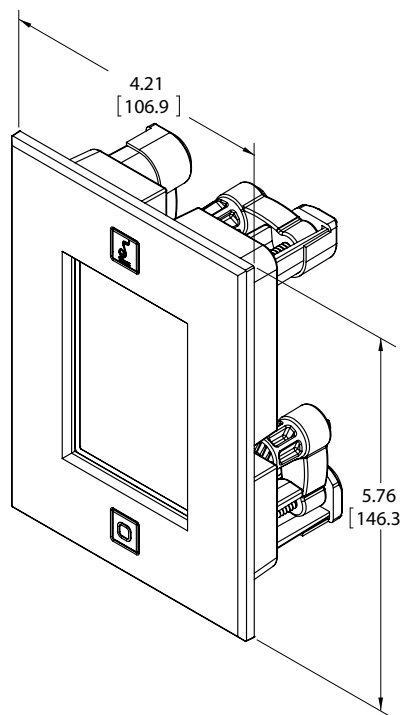

CM-IW100T Includes:

- Magnetic faceplate
- Mounting cradle assembly
- Connector and charging board with RJ-45 jack
- Audio wall plate
- Power supply

Compatibility:

- 2nd and 3rd generation iPod touch

iPort Rear Connections