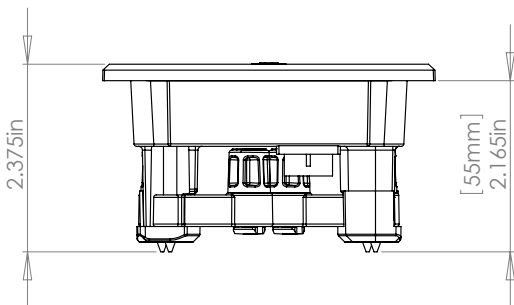

CM-IW100T Includes:

- Magnetic faceplate
- Mounting cradle assembly
- Connector and charging board with RJ-45 jack
- Audio wall plate
- Power supply

Compatibility:

- 2nd and 3rd generation iPod touch

iPort Rear Connections