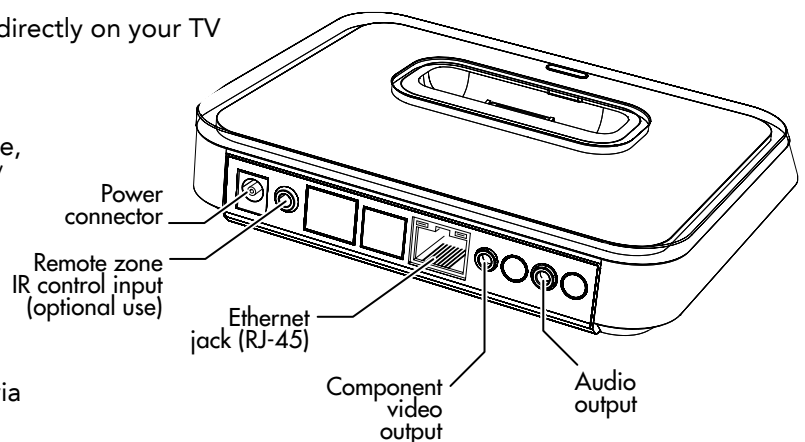

iPort's new FS-23 provides an on-screen GUI for controlling your iPod or iPod touch on your television or home theater screen.

FS-23

digital media system for iPod
with on-screen navigation

The iPort FS-23 free-standing digital media system for the iPod®/iPod touch® provides the freedom to control your iPod/iPod touch from an on-screen video interface on any connected TV. Using the included iPort remote control, an easy-to-navigate menu system may be selected for music, videos, playlists, songs, artists, albums, and more. iPod settings for equalizer, repeat, shuffle, and other controls may also be controlled on-screen. Use the included cables to connect the iPort to any TV or audio-video component with audio and component video ports. The iPort FS-23 supports music and video playback from most iPod models. Using iPortNetSync software (available free at iportmusic.com), you can also synchronize your iPod with iTunes® on any networked computer. The FS-23 menu can be viewed in six different languages, and its video output can be easily configured for PAL or NTSC settings for use worldwide.

Features

- View and navigate content from the iPod/iPod touch directly on your TV
- Charge the iPod/iPod touch while docked
- Select music, video, song, artist, album, and playlist
- View an elegant Now Playing screen that indicates title, artist, and album with cover art provided by the iPod/iPod touch.
- Control iPod/iPod touch settings such as equalizer, repeat, and shuffle
- Built-in pre-amplifier for variable volume control
- Stop-motion screen saver with time adjustment
- Integrated IR allows control of your iPod/iPod touch via included IR remote or IR input port